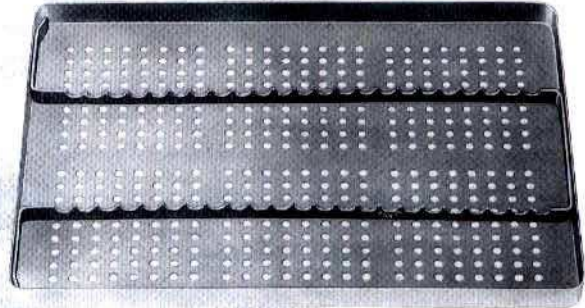

STAINLESS STEEL INSTRUMENTS TRAYS

MADE OF 18/8 STAINLESS STEEL

Complete instrument tray with perforated base, lid & insert frame for 16 instrument

1132
Lid; dimensions mm,288x187x29

Complete instrument tray with perforated base, lid & insert frame for 23 instrument

1136
Lid; dimensions mm,288x187x29

1133
Perforated base; dimensions 284x183x17 mm

1137
Perforated base; dimensions 284x183x17 mm

Complete instrument tray with solid base, lid & insert frame for 16 instrument

1134
Lid; dimensions 288x187x29 mm

Complete instrument tray with solid base, lid & insert frame for 23 instrument

1138
Lid; dimensions 288x187x29 mm

1135
Solid base; dimensions 284x183x17 mm

1139
Solid base; dimensions 284x183x17 mm