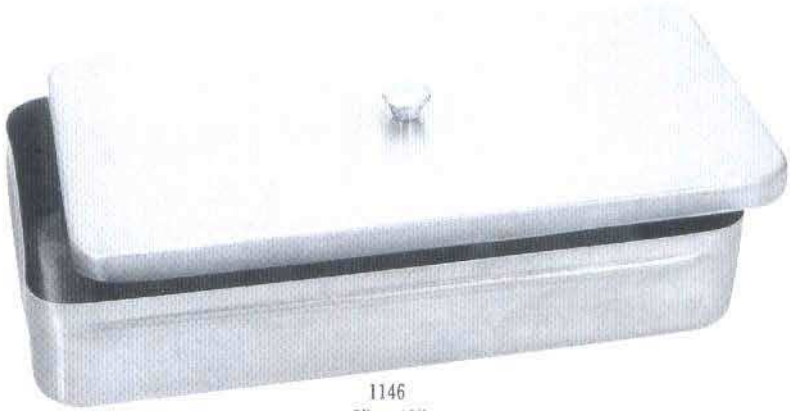

HOLLOWWARE

MADE OF 18/8 STAINLESS STEEL

1140

1141
6" x 10"
Without Lid

1142
6" - 8"
With Lid

1143
6" x 8"
8" x 10"
10" x 12"
With Lid

30x8x4 cm
35x9x4.5 cm
40x10x5 xcm

1144

1145
Endodontic box
Also available in solid pattern
10x4x5 cm

1146
8" x 12"
With Lid

HOLLOWARE

MADE OF 18/8 STAINLESS STEEL

1147
Deep

2.25" - 2"
4.75" - 2"
5.5" - 2.5"
6.25" - 2.75"
7" - 3.5"

Kidney Trays

1148
12"-10"-8"-6"