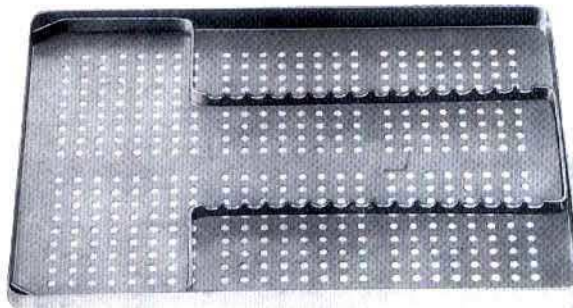

STAINLESS STEEL INSTRUMENTS TRAYS

MADE OF 18/8 STAINLESS STEEL

Complete instrument tray with perforated base, lid & insert frame for 16 instrument

1132
Lid; dimensions mm,288x187x29

Complete instrument tray with perforated base, lid & insert frame for 23 instrument

1136
Lid; dimensions mm,288x187x29

1133
Perforated base; dimensions 284x183x17 mm

1137
Perforated base; dimensions 284x183x17 mm

Complete instrument tray with solid base, lid & insert frame for 16 instrument

1134
Lid; dimensions 288x187x29 mm

Complete instrument tray with solid base, lid & insert frame for 23 instrument

1138
Lid; dimensions 288x187x29 mm

1135
Solid base; dimensions 284x183x17 mm

1139
Solid base; dimensions 284x183x17 mm