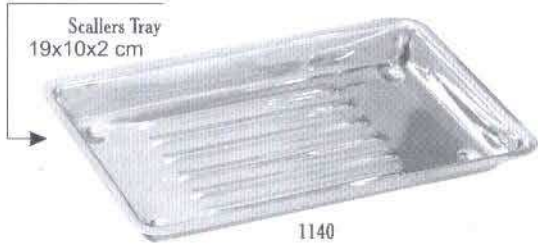

1136
Lid; dimensions mm,288x187x29

1133
Perforated base; dimensions 284x183x17 mm

1137
Perforated base; dimensions 284x183x17 mm

Complete instrument tray with solid base, lid & insert frame for 16 instrument

1134
Lid; dimensions 288x187x29 mm

Complete instrument tray with solid base, lid & insert frame for 23 instrument

1138
Lid; dimensions 288x187x29 mm

1135
Solid base; dimensions 284x183x17 mm

1139
Solid base; dimensions 284x183x17 mm

HOLLOWWARE

MADE OF 18/8 STAINLESS STEEL

1140

1141
6" x 10"
Without Lid

1142
6" - 8"
With Lid

1143
6" x 8"
8" x 10"
10" x 12"
With Lid

30x8x4 cm
35x9x4.5 cm
40x10x5 xcm

1144