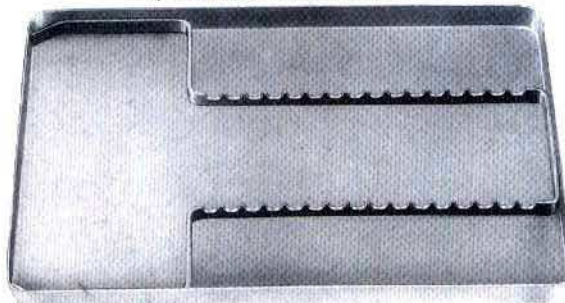

STAINLESS STEEL INSTRUMENTS TRAYS

MADE OF 18/8 STAINLESS STEEL

Complete instrument tray with perforated base, lid & insert frame for 16 instrument

1132
Lid; dimensions mm,288x187x29

Complete instrument tray with perforated base, lid & insert frame for 23 instrument

1136
Lid; dimensions mm,288x187x29

1133
Perforated base; dimensions 284x183x17 mm

1137
Perforated base; dimensions 284x183x17 mm

Complete instrument tray with solid base, lid & insert frame for 16 instrument

1134
Lid; dimensions 288x187x29 mm

Complete instrument tray with solid base, lid & insert frame for 23 instrument

1138
Lid; dimensions 288x187x29 mm

1135
Solid base; dimensions 284x183x17 mm

1139
Solid base; dimensions 284x183x17 mm