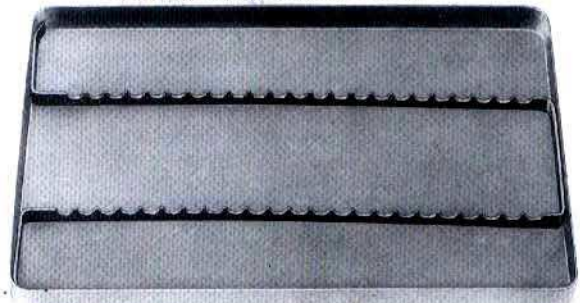

1134
Lid; dimensions 288x187x29 mm

Complete instrument tray with solid base, lid & insert frame for 23 instrument

1138
Lid; dimensions 288x187x29 mm

1135
Solid base; dimensions 284x183x17 mm

1139
Solid base; dimensions 284x183x17 mm

HOLLOWWARE

MADE OF 18/8 STAINLESS STEEL

1140

1141
6" x 10"
Without Lid

1142
6" - 8"
With Lid

1143
6" x 8"
8" x 10"
10" x 12"
With Lid

30x8x4 cm
35x9x4.5 cm
40x10x5 xcm

1144